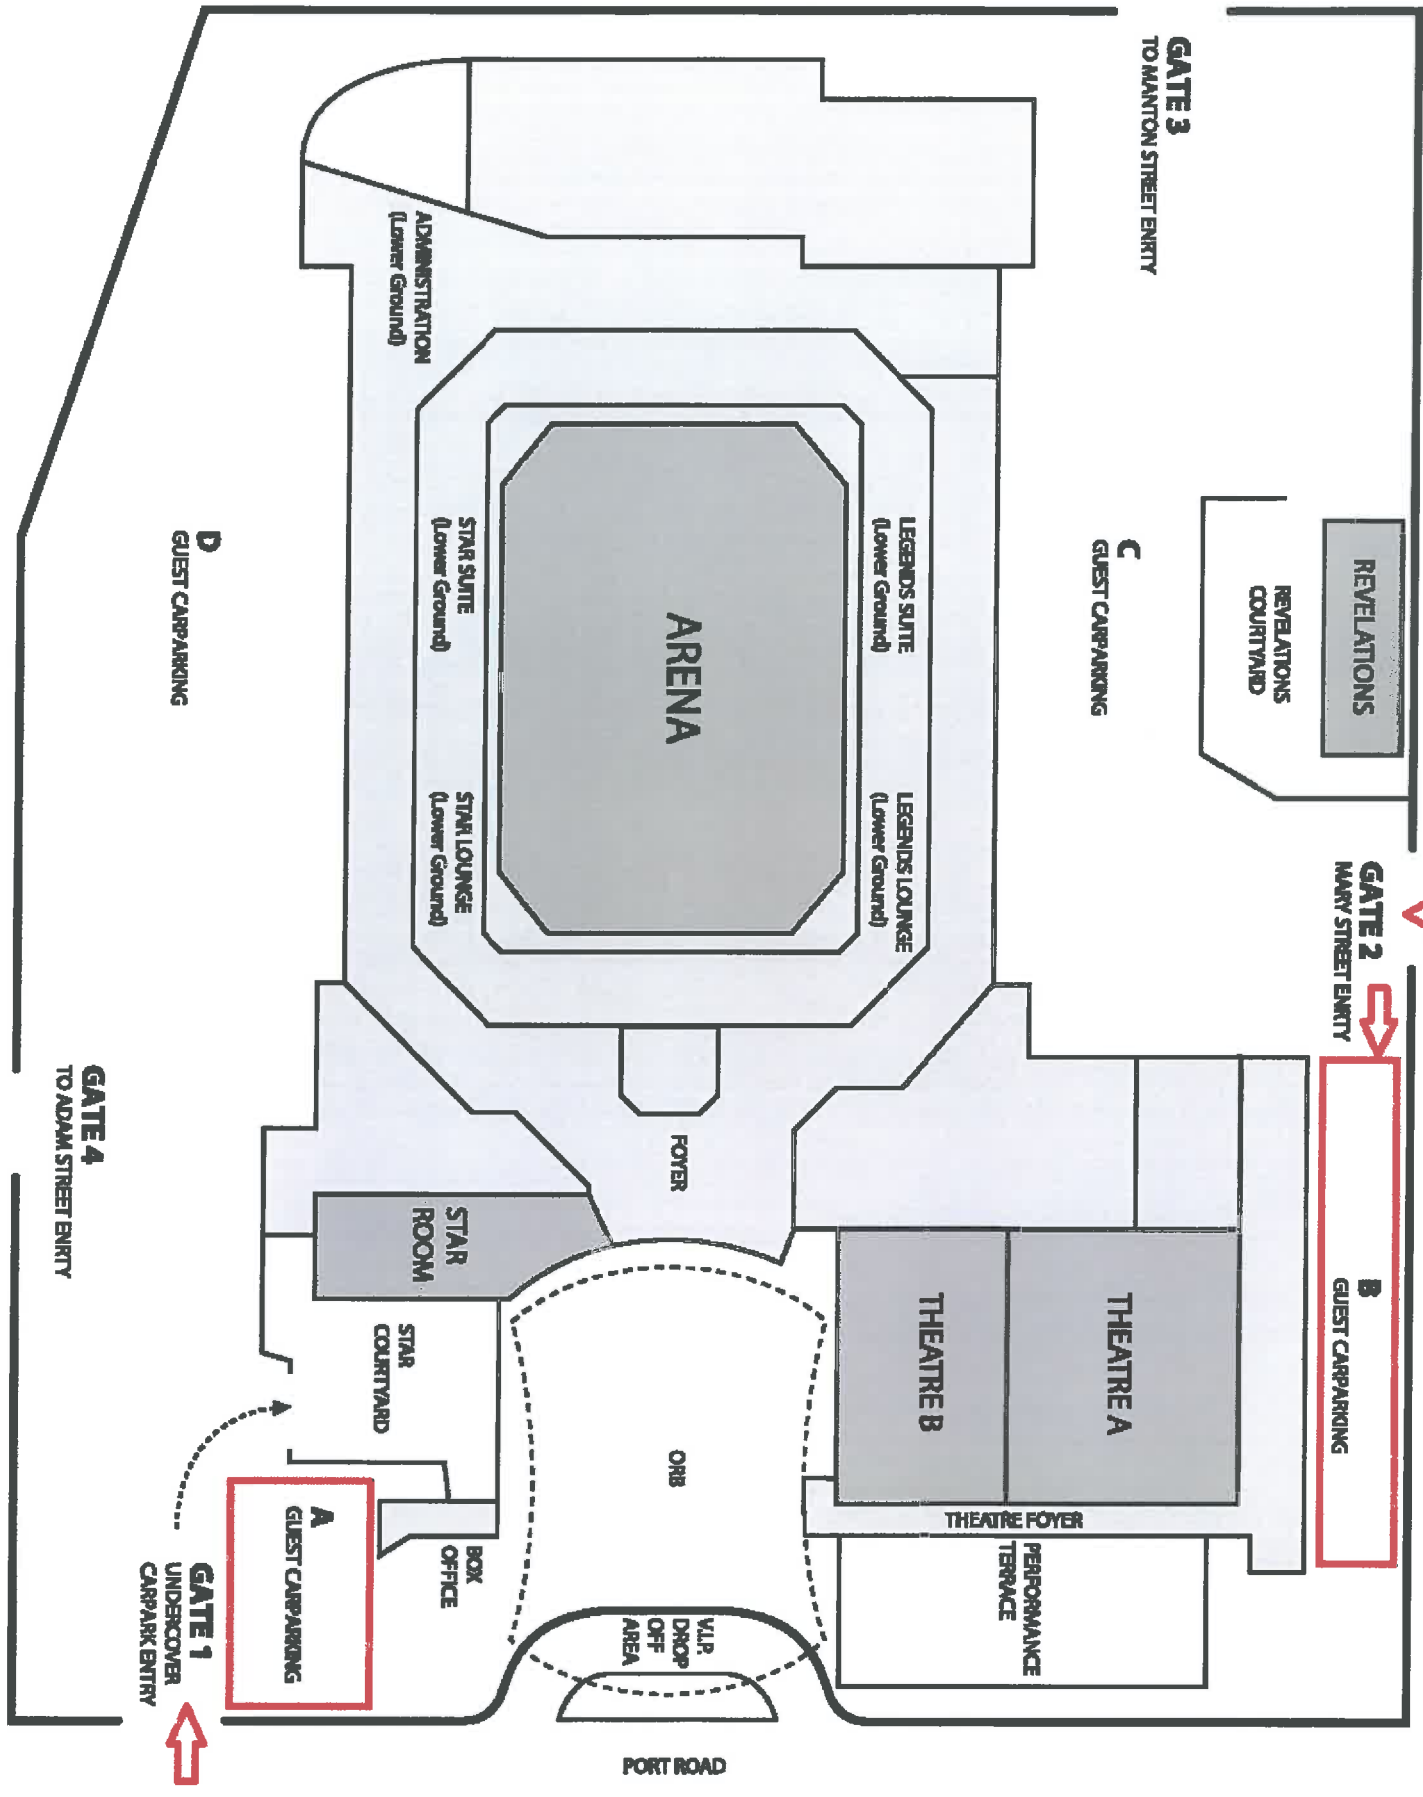

Adelaide Entertainment Centre

CarParking
 Complimentary parking is available for guests in the designated areas. Guest will need to enter in through Gate 1 off Port Rd or Gate 2 off Rany Street. Guests should advise the car park attendants that they are attending the dinner and will be directed to the allocated car parks, no charges will apply if guests park within the designated area, should guests park outside these areas charges may apply.